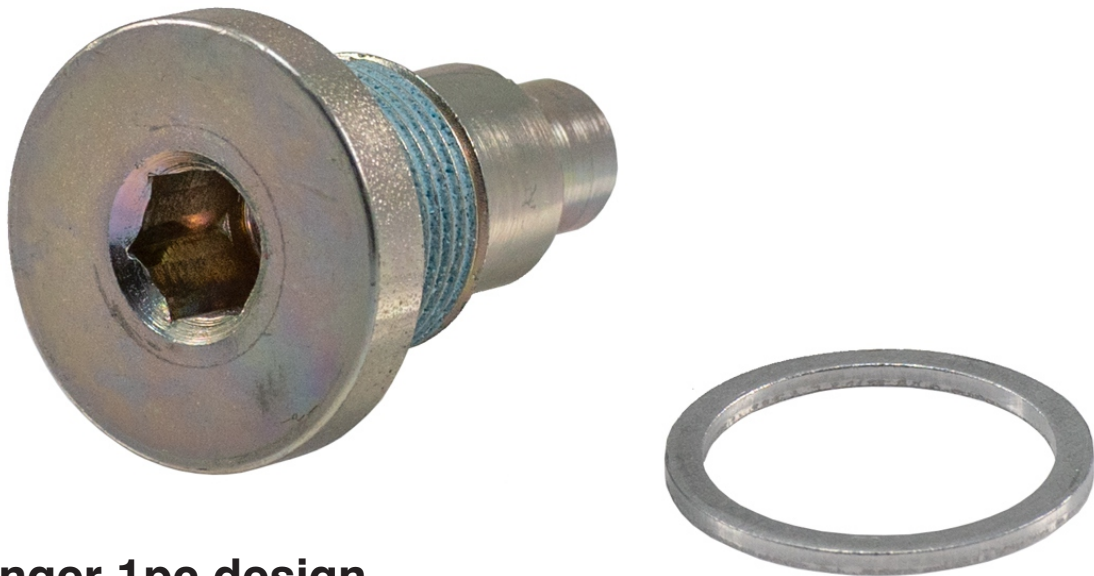

**TIMING CHAIN GUIDE MOUNTING BOLT**  
**GM/SAAB 2.0L, 2.2L & 2.4L ENGINES**  
**2001-2017**

Always consult catalog listings for detailed application information

**REMEDIES BROKEN UPPER GUIDE BOLT**

- Stronger 1pc design
- Reduces costly labor intensive drilling, tapping and removing the cylinder head

**Part number**

**F75381**

**UPC: 709523143811**